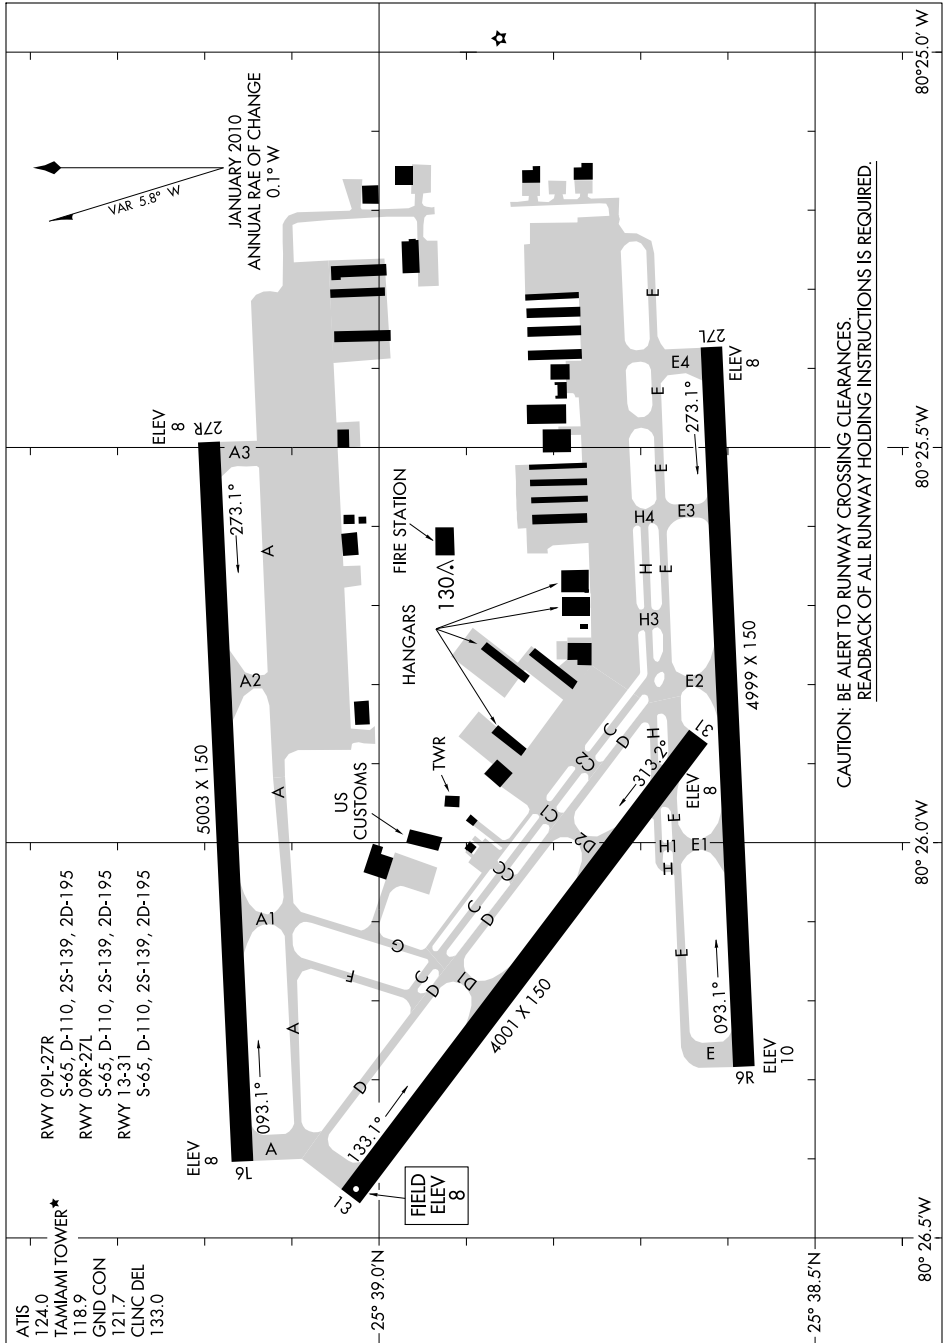

AIRPORT DIAGRAM

MIAMI/KENDALL-TAMIAMI EXECUTIVE (TMB)
AL-5349 (FAA)
MIAMI, FLORIDA

SE-3, 02 JUN 2011 to 30 JUN 2011

CAUTION: BE ALERT TO RUNWAY CROSSING CLEARANCES.
READBACK OF ALL RUNWAY HOLDING INSTRUCTIONS IS REQUIRED.

AIRPORT DIAGRAM

MIAMI, FLORIDA
MIAMI/KENDALL-TAMIAMI EXECUTIVE (TMB)

SE-3, 02 JUN 2011 to 30 JUN 2011